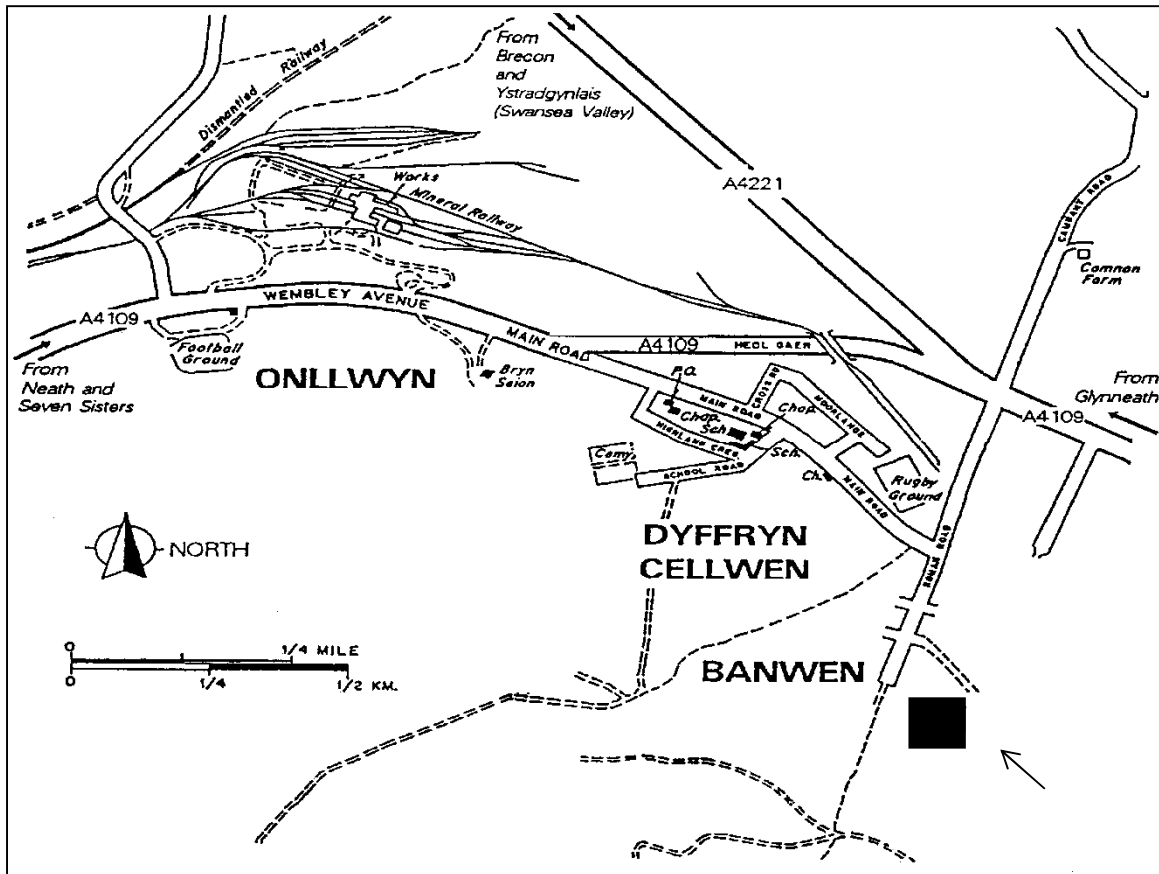

Directions to DOVE Workshop

From Swansea, Neath or Resolven direction or from Aberdare direction

Follow the A 465 to Glynneath.

Take the A 4109 to Onllwyn, go straight through the traffic lights at Glynneath and follow the mountain road until you come to a crossroads, which is signposted to DOVE Workshop.

Turn left into Dyffryn Cellwen. Carry on straight through Roman Road and take the second turning on the left between the row of terraced houses.

DOVE Workshop is the single storey building immediately in front of you.

From Ammanford Direction

Take the A 4068 from Brynamman, then the A4067 to Abercraf.

Turn right for the A 4221 to Dyffryn Cellwen. Turn right at the second crossroads into Dyffryn Cellwen, which is signposted to DOVE Workshop. Carry on straight through Roman Road and take the second turning on the left between the row of terraced houses.

DOVE Workshop is the single storey building immediately in front of you.