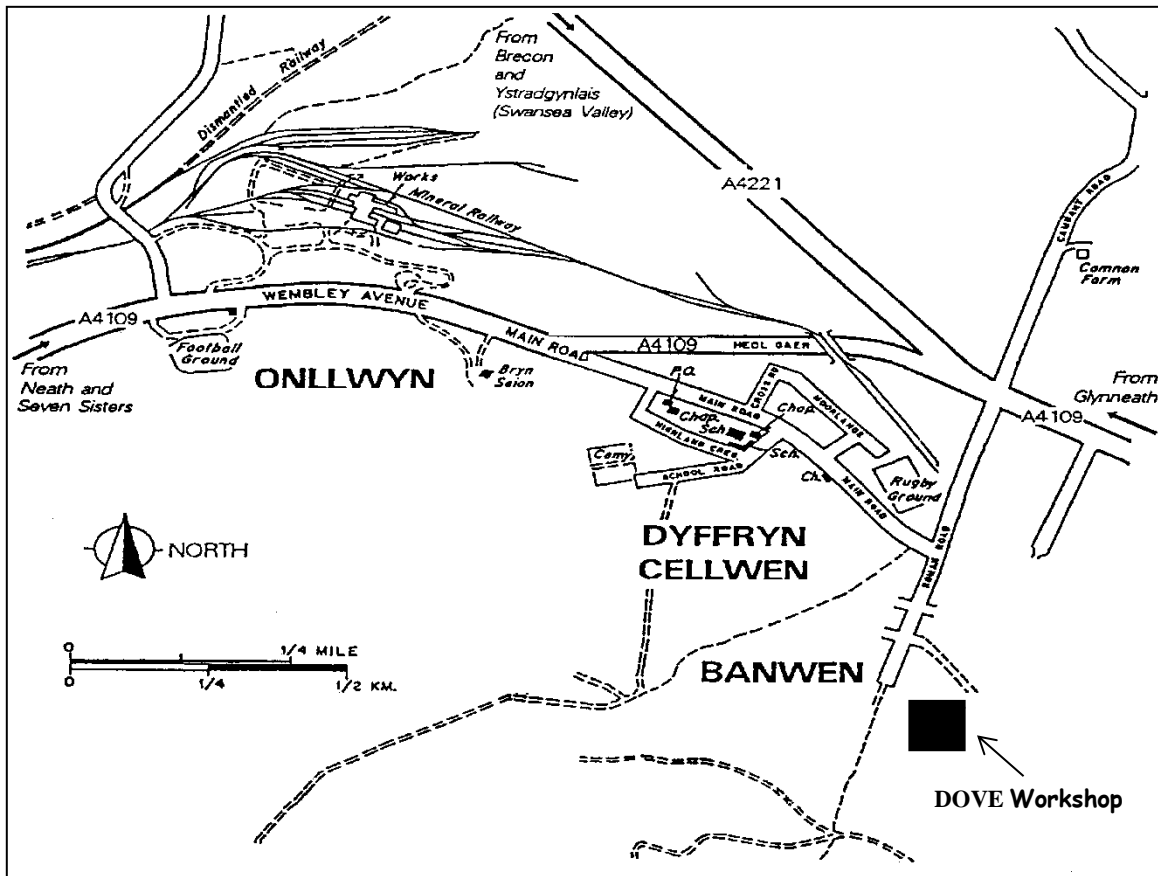

Directions to DOVE Workshop

From Swansea, Neath or Resolven direction or from Aberdare direction

Follow the A465 to Glynneath.

Take the A4109 to Onllwyn, go straight through the traffic lights at Glynneath and follow the road until you come to a crossroads, which is signposted to DOVE Workshop.

Turn left into Dyffryn Cellwen. Carry on straight through Roman Road and take the second turning on the left between the row of terraced houses.

DOVE Workshop is the single storey building immediately in front of you.

From Ammanford Direction

Take the A4068 from Brynamman, then the A4067 to Abercrave.

Turn right for the A4221 to Dyffryn Cellwen. Turn right at the second crossroads into Dyffryn Cellwen, which is signposted to DOVE Workshop. Carry on straight through Roman Road and take the second turning on the left between the row of terraced houses.

DOVE Workshop is the single storey building immediately in front of you.